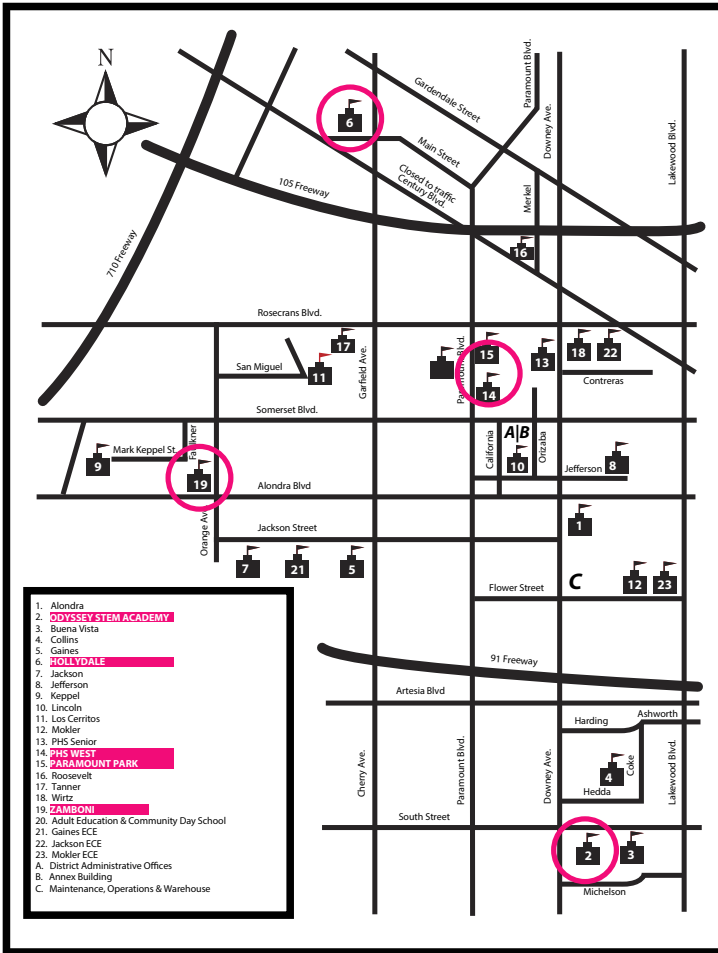

SHUTTLE LOCATIONS

SHUTTLE SERVICE INFORMATION

Parking and shuttle service will be available to and from the following sites:

- Hollydale School (6),
- Zamboni Middle School (19),
- Odyssey STEM Academy (2),
- PHS West (14) and
- Paramount Park (15)

starting at 4:45 p.m. and running throughout the event. Additional overflow parking will be available at Wirtz Elementary.

Last bus departure is 8 p.m.

ROSECRANS AVE

College & Career Fair

Overflow Parking Information

COLLEGE & CAREER FAIR EVENT

VENDOR VIP PARKING & ADA

WIRTZ ES NORTH LOT

WIRTZ ES SOUTH LOT