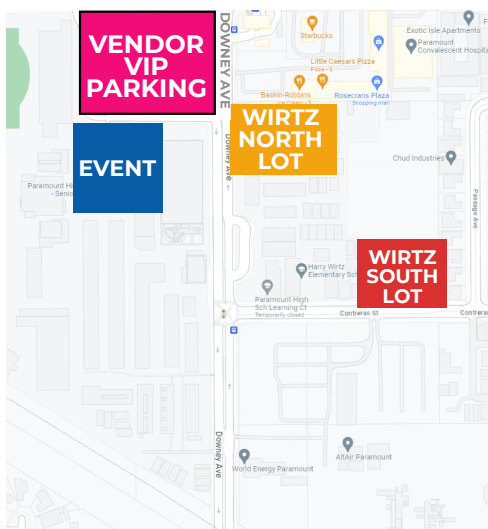

SHUTTLE LOCATIONS

SHUTTLE SERVICE INFORMATION

Parking and shuttle service will be available to and from the following sites:

- Hollydale School (6),
- Zamboni Middle School (19),
- Odyssey STEM Academy (2),
- PHS West (14) and
- Paramount Park (15)

starting at 4:45 p.m. and running throughout the event. Additional overflow parking will be available at Wirtz Elementary.

Last bus departure is 8 p.m.

ROSECRANS AVE

College & Career Fair

Overflow Parking Information

COLLEGE & CAREER FAIR EVENT

VENDOR VIP PARKING & ADA

WIRTZ ES NORTH LOT

WIRTZ ES SOUTH LOT