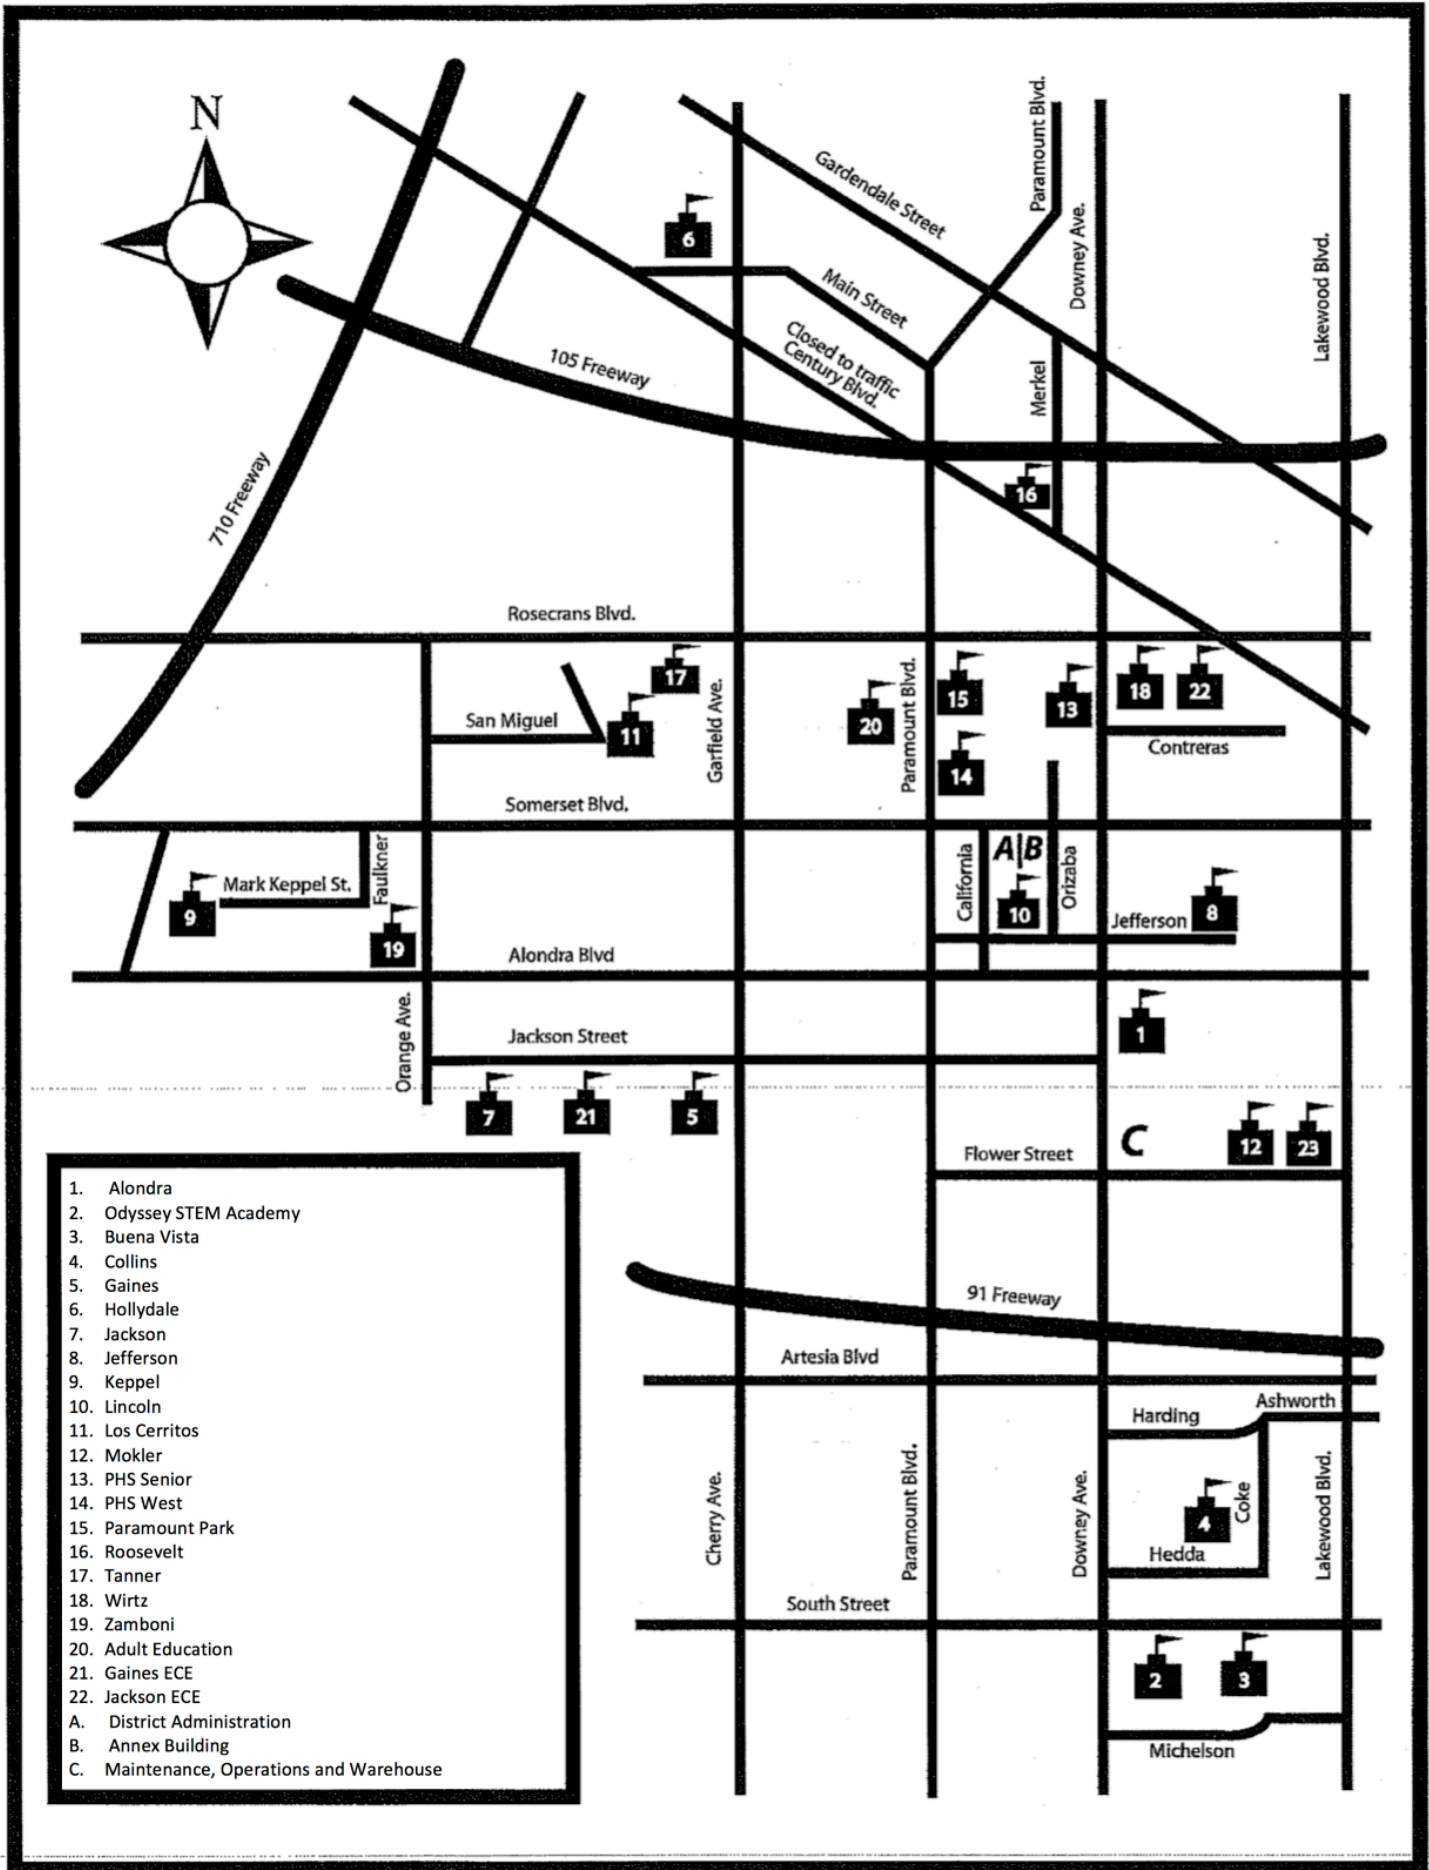

# MAP OF THE PARAMOUNT UNIFIED SCHOOL DISTRICT

- 1. Alondra
- 2. Odyssey STEM Academy
- 3. Buena Vista
- 4. Collins
- 5. Gaines
- 6. Hollydale
- 7. Jackson
- 8. Jefferson
- 9. Keppel
- 10. Lincoln
- 11. Los Cerritos
- 12. Mokler
- 13. PHS Senior
- 14. PHS West
- 15. Paramount Park
- 16. Roosevelt
- 17. Tanner
- 18. Wirtz
- 19. Zamboni
- 20. Adult Education
- 21. Gaines ECE
- 22. Jackson ECE
- A. District Administration
- B. Annex Building
- C. Maintenance, Operations and Warehouse