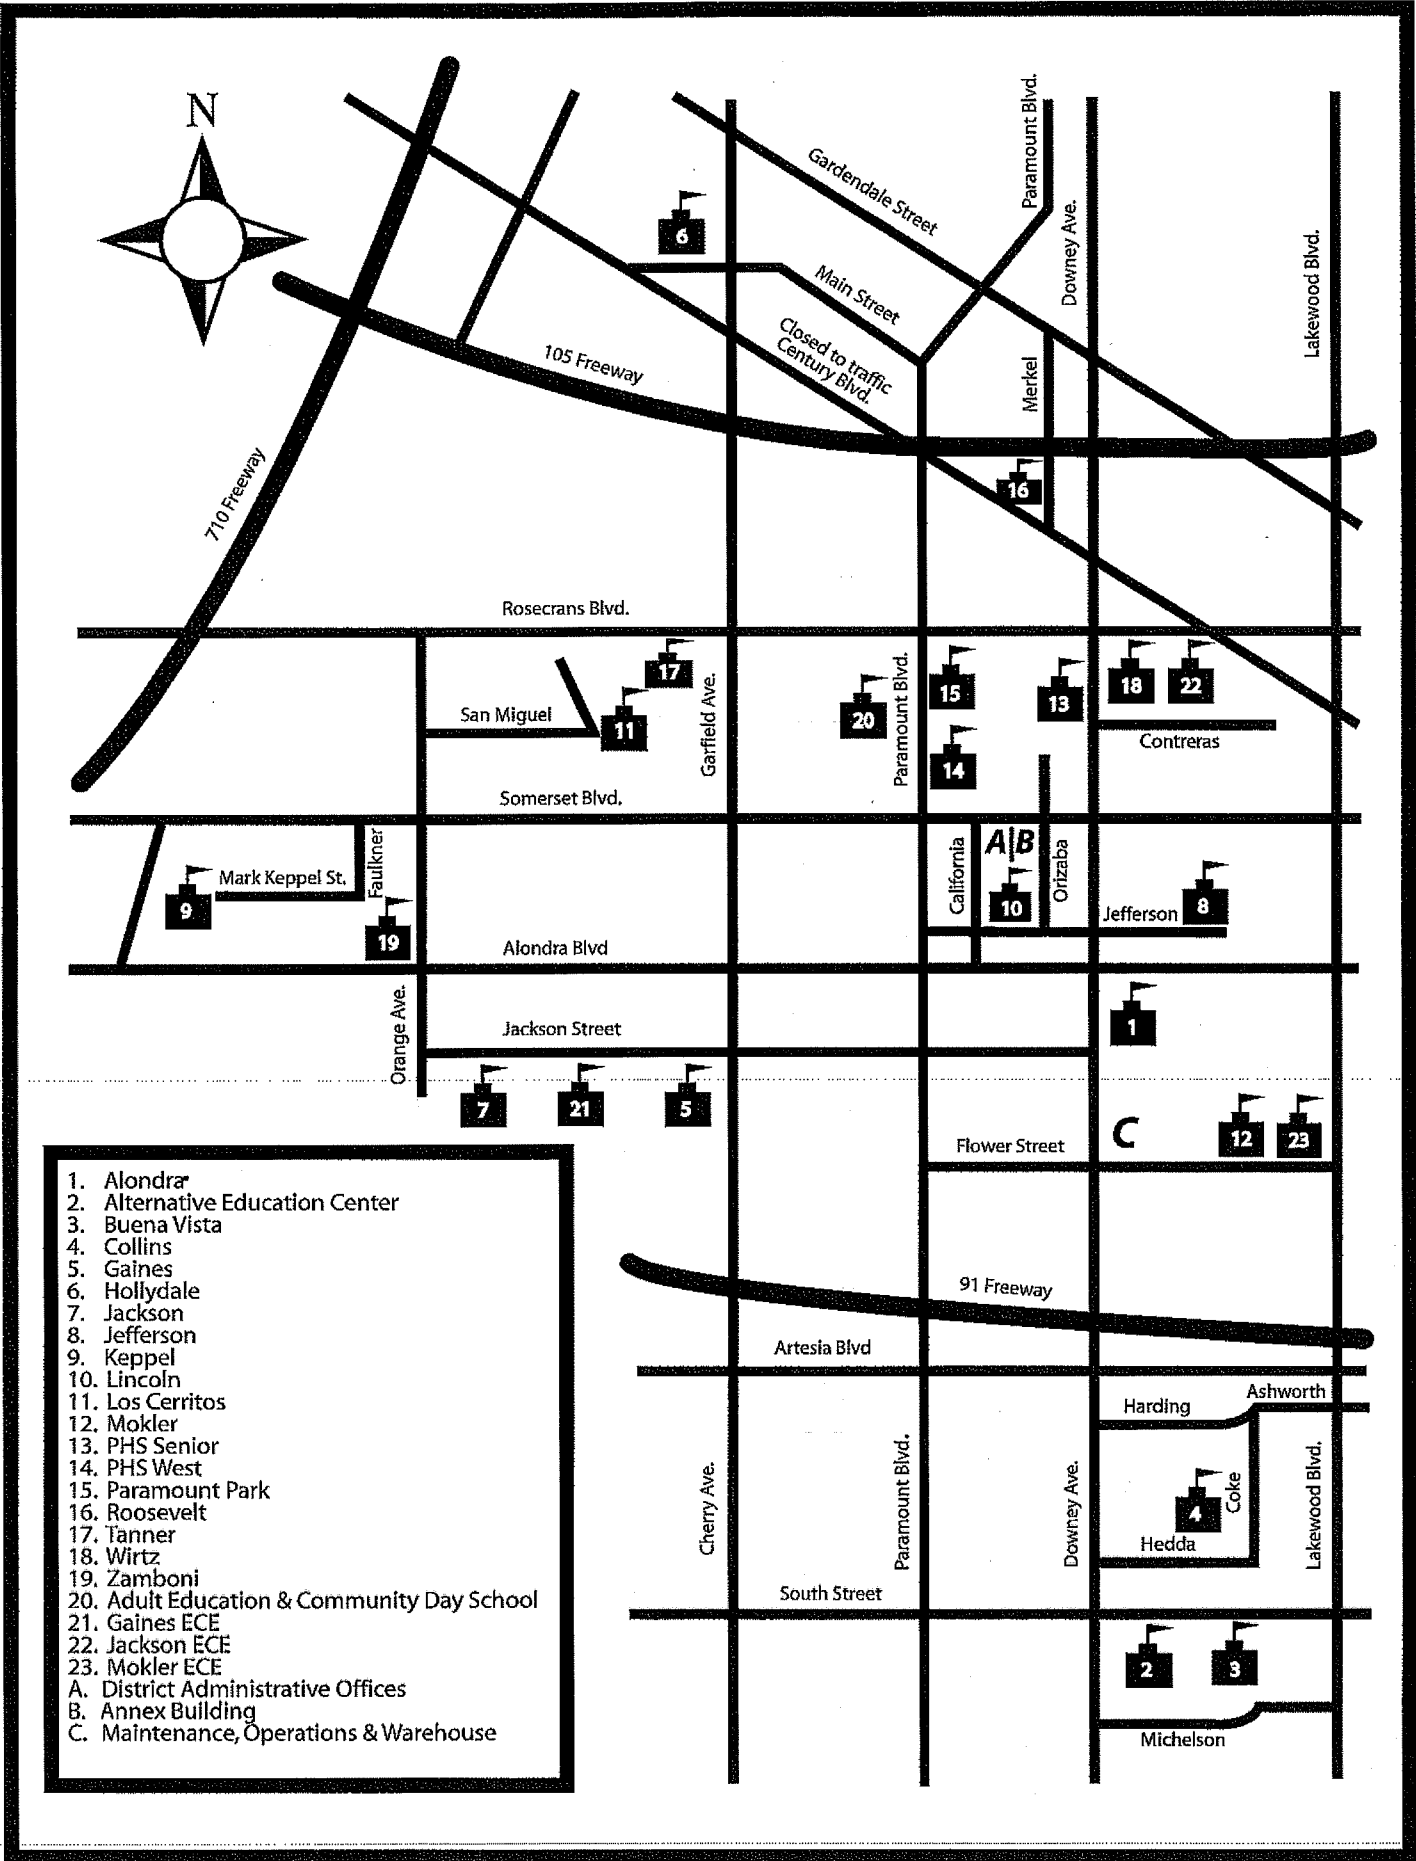

MAP OF THE PARAMOUNT UNIFIED SCHOOL DISTRICT

- 1. Alondra
- 2. Alternative Education Center
- 3. Buena Vista
- 4. Collins
- 5. Gaines
- 6. Hollydale
- 7. Jackson
- 8. Jefferson
- 9. Keppel
- 10. Lincoln
- 11. Los Cerritos
- 12. Mokler
- 13. PHS Senior
- 14. PHS West
- 15. Paramount Park
- 16. Roosevelt
- 17. Tanner
- 18. Wirtz
- 19. Zamboni
- 20. Adult Education & Community Day School
- 21. Gaines ECE
- 22. Jackson ECE
- 23. Mokler ECE
- A. District Administrative Offices
- B. Annex Building
- C. Maintenance, Operations & Warehouse